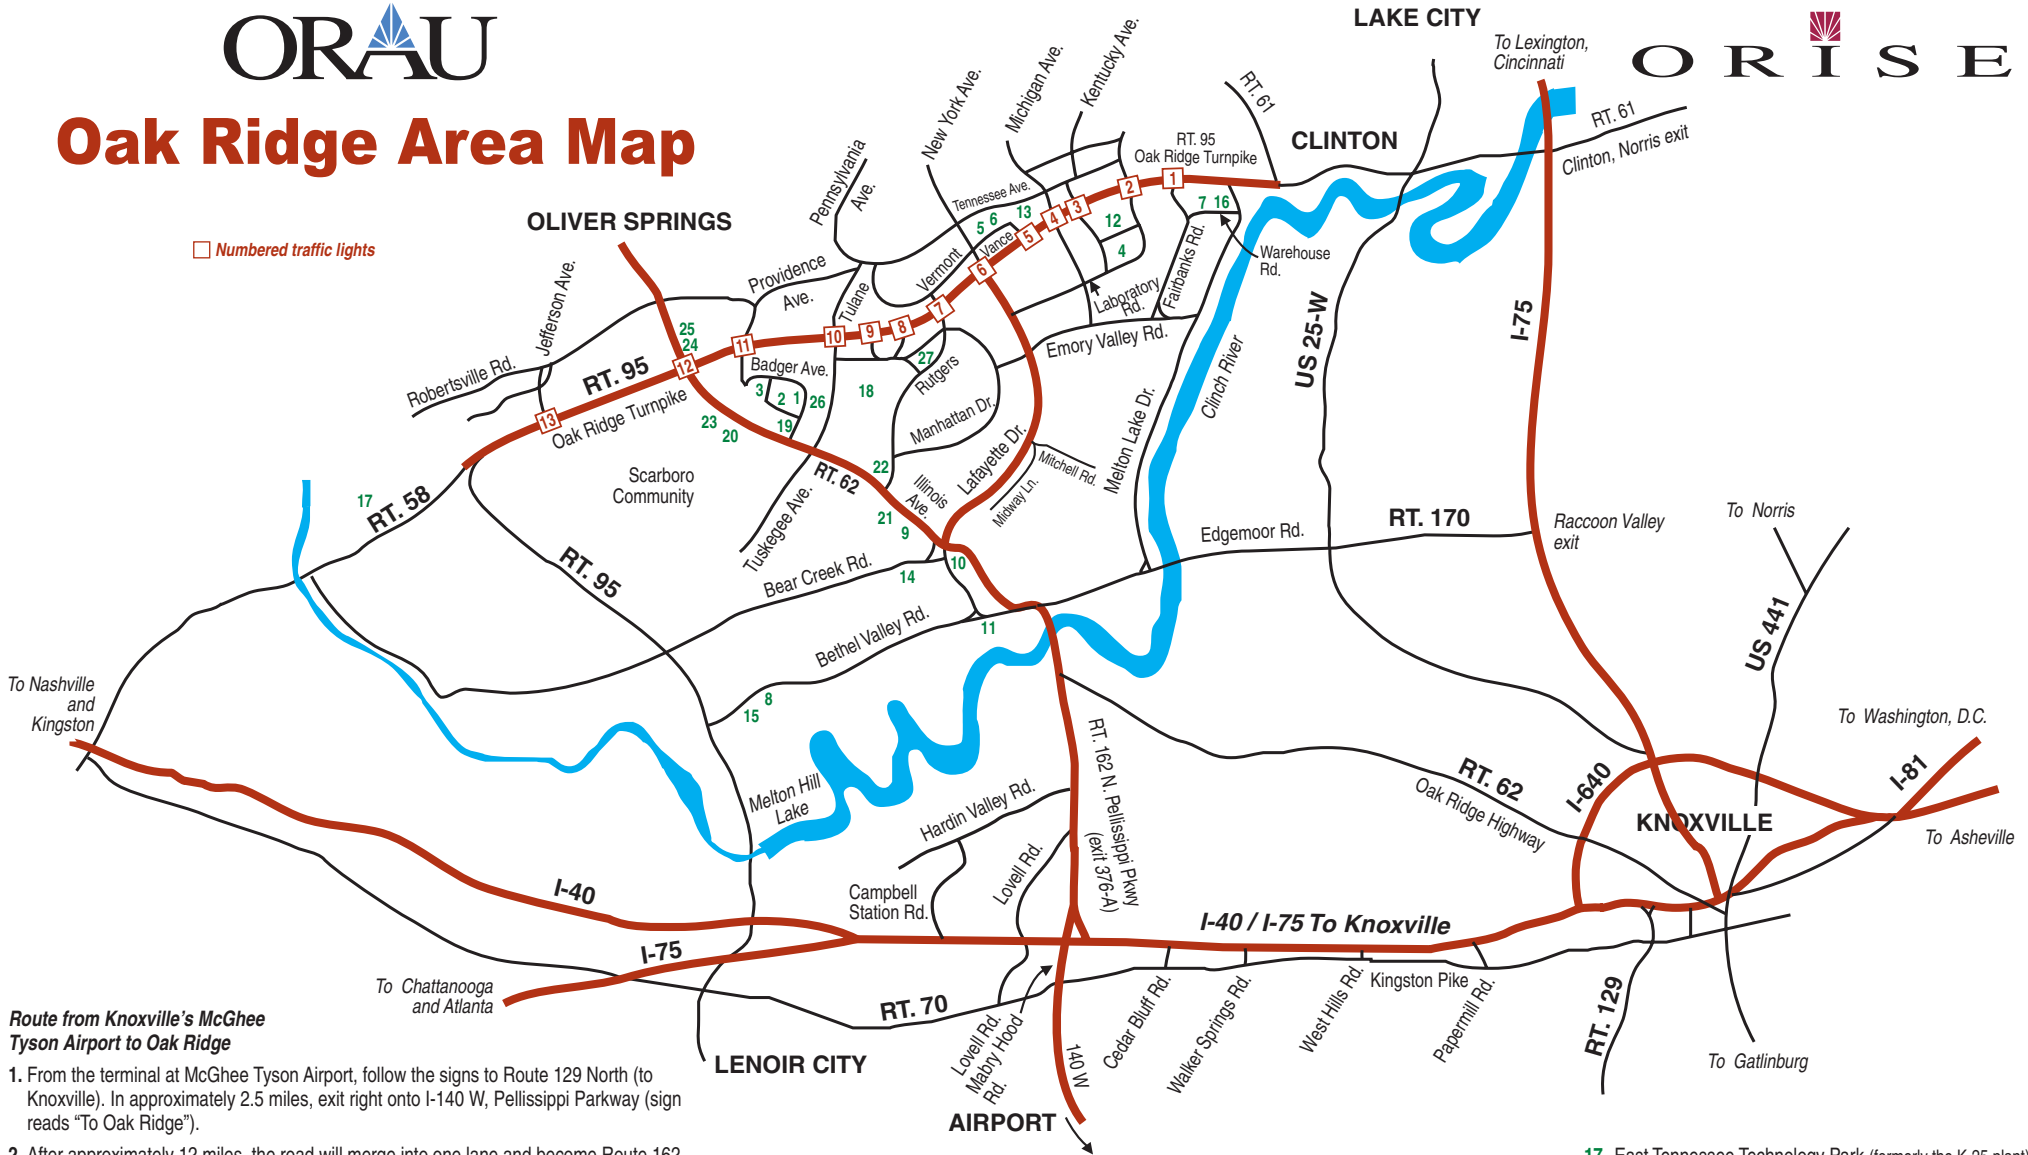

Oak Ridge Area Map

☐ Numbered traffic lights

Route from Knoxville's McGhee Tyson Airport to Oak Ridge

- From the terminal at McGhee Tyson Airport, follow the signs to Route 129 North (to Knoxville). In approximately 2.5 miles, exit right onto I-140 W, Pellissippi Parkway (sign reads "To Oak Ridge").
- After approximately 12 miles, the road will merge into one lane and become Route 162 (still the Pellissippi Parkway). Continue on Route 162.
- After a few miles, the road will merge with Route 62. Pass through the town of Solway, and then you will cross a bridge over the Clinch River.
- To go to ORAU: Continue to go straight to Oak Ridge (do not take the Bethel Valley Exit). Once in Oak Ridge, pass straight through several red lights (the first is at the intersection of Illinois and Scarboro Roads). (Jump to number 5)
 - To go to the Scarboro Road building, UNIRIB, or Oak Ridge National Laboratory (X-10): Take the Bethel Valley Exit to the right. To reach the Scarboro Road building, turn left at the first traffic light. To reach ORNL and UNIRIB, go straight through the light and follow the signs (approximately 10 miles).
- On Illinois Avenue, turn right at the Doubletree Hotel onto Badger Ave. Take your first left after the ORAU sign into the parking lot. This is the entrance to the ORAU main campus.